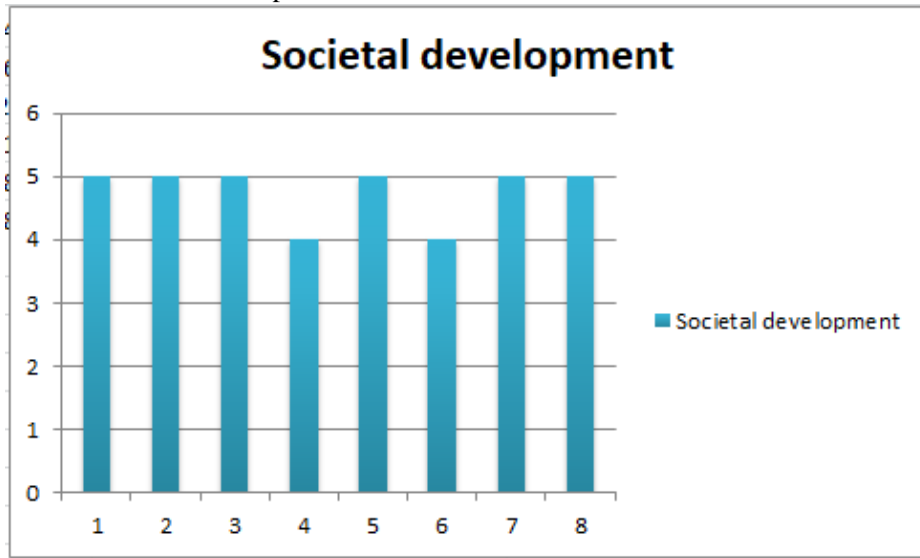

JPM ARTS & SCIENCE
COLLEGE
LIGHTED TO ENLIGHTEN
Affiliated to Mahatma Gandhi University, Kottayam

EMPLOYER FEEDBACK ANALYSIS

2017-18

Highly Satisfied	5
Satisfied	4
Neither Satisfied nor dissatisfied	3
Dissatisfied	2
Highly dissatisfied	1

1. Employability of the curriculum

2. Effectiveness in developing life skills

3. Societal development

4. Helpfulness in industrial needs.

5. Developing ambience